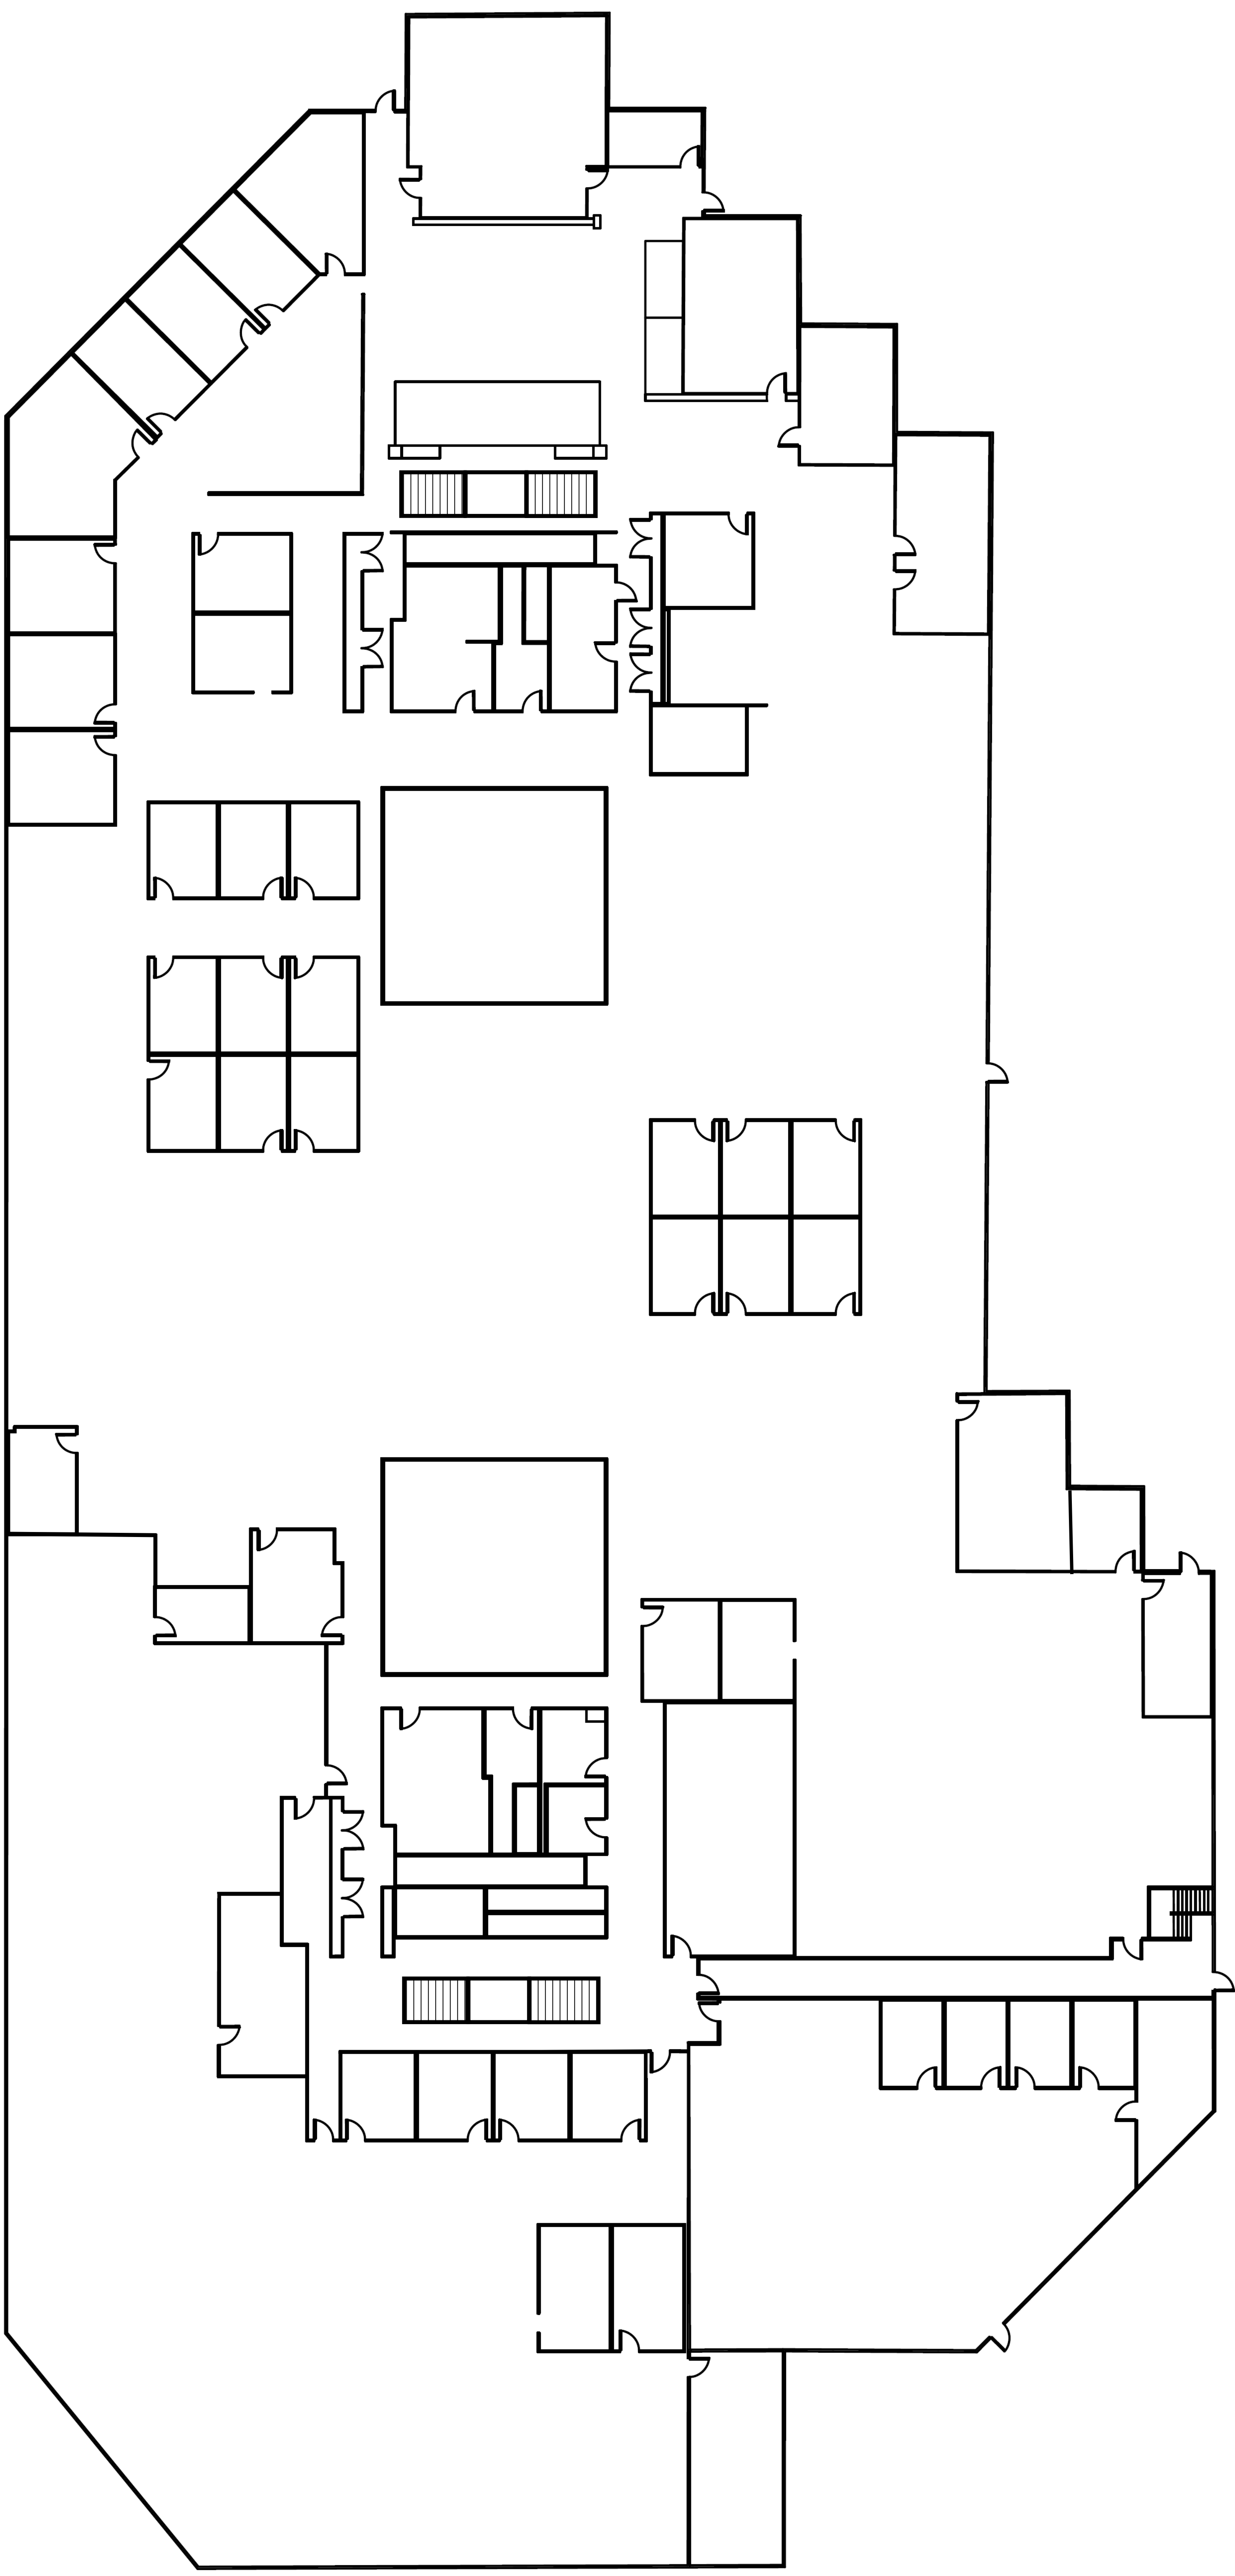

**COVERED
CALIFORNIA**

Expo – Headquarters Building
1st Floor
Building Shell

Drawing Title

Site Address
1601 Exposition Boulevard
Sacramento, CA 95815

Revision History

C. Madariaga

Date

06.28.21

**COVERED
CALIFORNIA**

Drawing Title

Expo - Headquarters Building
2nd Floor
Building Shell

Site Address

1601 Exposition Boulevard
Sacramento, CA 95815

Revision History

C. Madariaga

Date